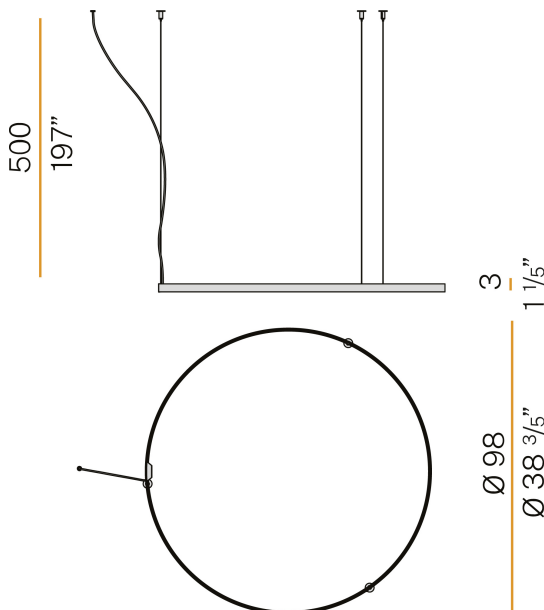

### Data sheet

CODE	M03330.100.0410
SYSTEM POWER CONSUMPTION	47W
EFFICACY	86.79lm/W
LIGHT SOURCE	LED
LIGHT SOURCE LIFETIME	L70 (B50) 60.000h
COLOUR TEMPERATURE	3000K Ra>90
LIGHT DISTRIBUTION	diffused
POWER SUPPLY	24V DC
DRIVER	remote not included
NOMINAL LUMINOUS FLUX	5670lm
LUMEN OUTPUT	4079lm
EFFICIENCY	71.9%
WEIGHT	1.43 Kg
PROTECTION DEGREE	IP20
COLOUR TOLLERANCES	SDCM 3
PACKING DIMENSIONS (CM)	107,0 x 107,0 x 11,0

### Technical drawing